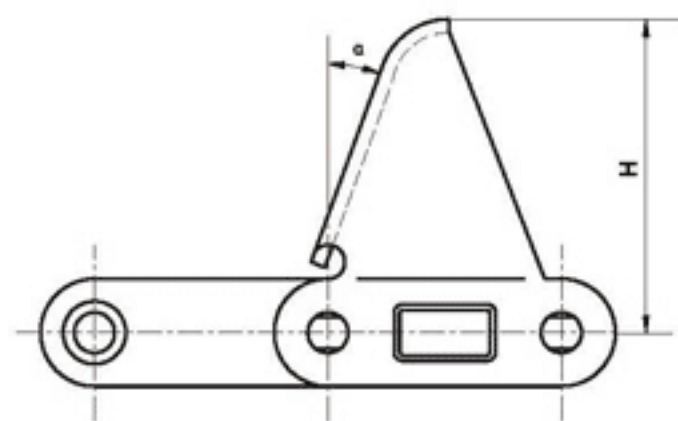

CA系列农用滚子链附件

CA Series Agricultural Roller Chains - Attachments

Type	链号 Chain No.	α	H mm
C6E	CA550	20°	55.6

Type	链号 Chain No.	α	H mm
C30E	CA620	22.5°	58.7

Type	链号 Chain No.	α	H mm
C30E	CA550	28°	50.8

Type	链号 Chain No.	H ₁ mm	H ₂ mm	E mm	K mm
BH	CA620	18.6	36	21	9