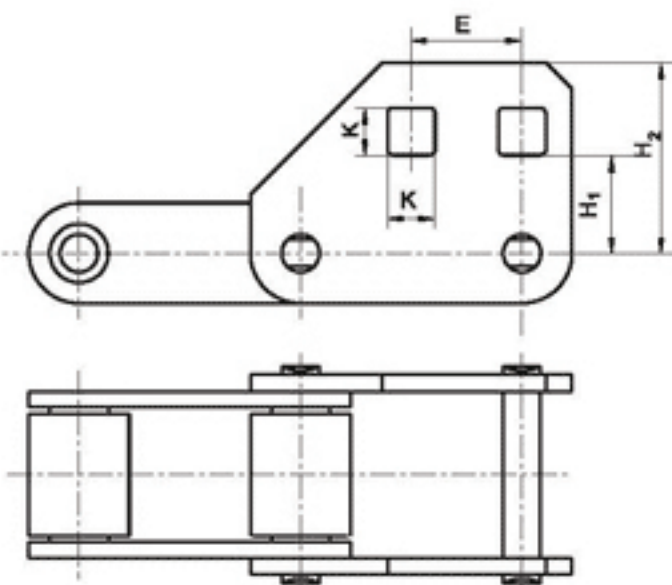

CA系列农用滚子链附件

CA Series Agricultural Roller Chains - Attachments

Type	链号 Chain No.	α	H mm
C6E	CA550	20°	55.6

Type	链号 Chain No.	α	H mm
C30E	CA620	22.5°	58.7

Type	链号 Chain No.	α	H mm
C30E	CA550	28°	50.8

Type	链号 Chain No.	H ₁ mm	H ₂ mm	E mm	K mm
BH	CA620	18.6	36	21	9