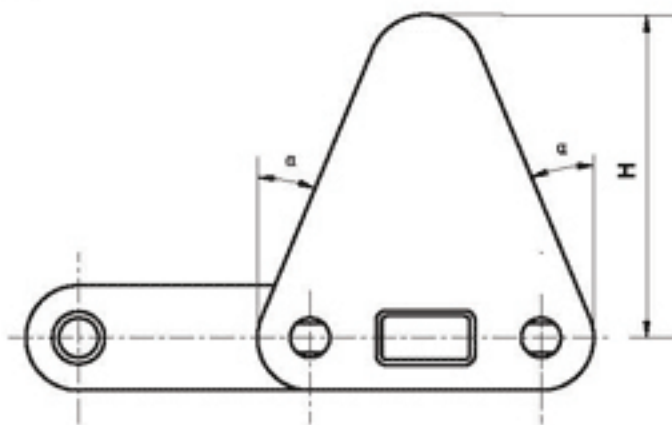

CA系列农用滚子链附件

CA Series Agricultural Roller Chains - Attachments

Type	链号 Chain No.	α	H mm
C6E	CA550	20°	55.6

Type	链号 Chain No.	α	H mm
C30E	CA620	22.5°	58.7

Type	链号 Chain No.	α	H mm
C30E	CA550	28°	50.8

Type	链号 Chain No.	H ₁ mm	H ₂ mm	E mm	K mm
BH	CA620	18.6	36	21	9