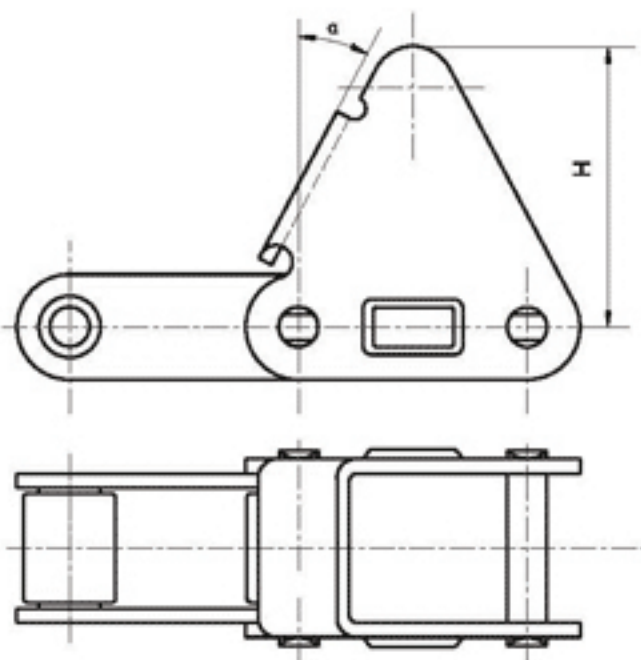

CA系列农用滚子链附件

CA Series Agricultural Roller Chains - Attachments

Type	链号 Chain No.	α	H mm
C6E	CA550	20°	55.6

Type	链号 Chain No.	α	H mm
C30E	CA620	22.5°	58.7

Type	链号 Chain No.	α	H mm
C30E	CA550	28°	50.8

Type	链号 Chain No.	H ₁ mm	H ₂ mm	E mm	K mm
BH	CA620	18.6	36	21	9